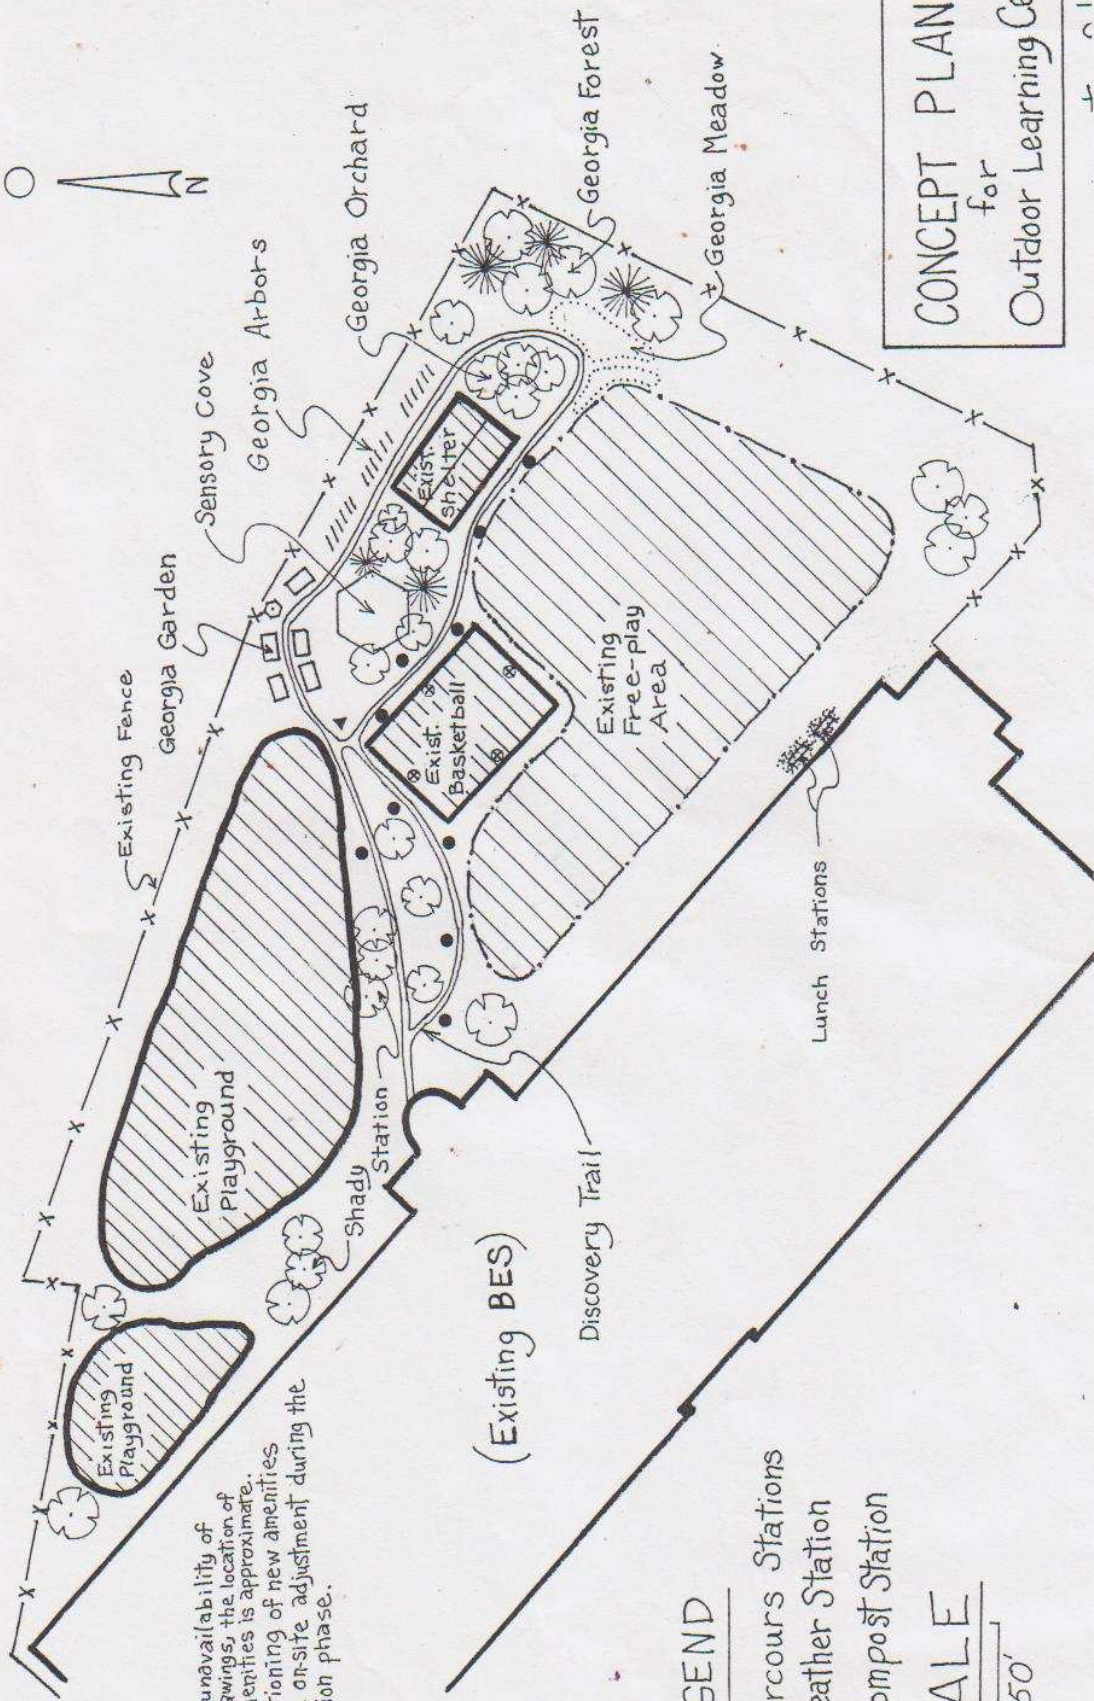

CONCEPT PLAN
for
Outdoor Learning Center

Due to the unavailability of as-built drawings, the location of existing amenities is approximate. Final positioning of new amenities will require on-site adjustment during the construction phase.

LEGEND

- Parcours Stations
- ▲ Weather Station
- ⊙ Compost Station

SCALE

50'