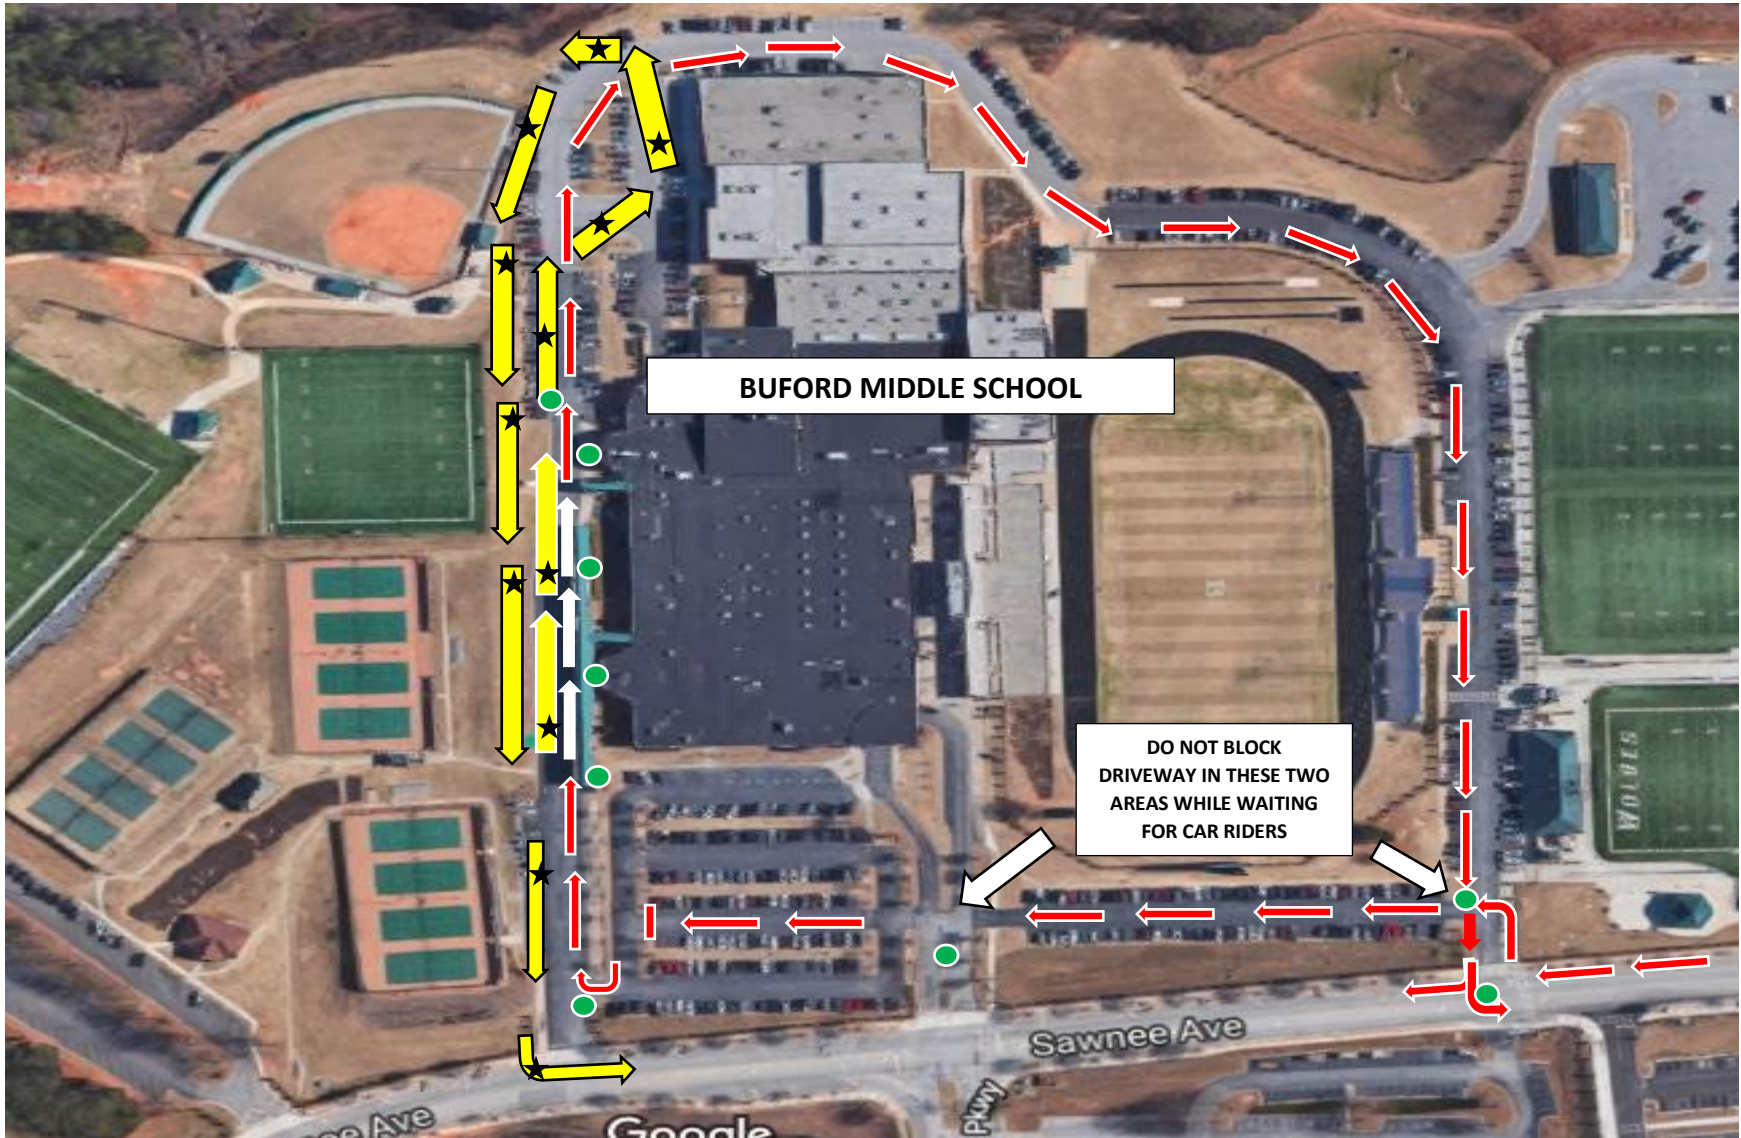

BUFORD MIDDLE SCHOOL END OF SCHOOL DISMISSAL 2019-2020

BUFORD MIDDLE SCHOOL

DO NOT BLOCK DRIVEWAY IN THESE TWO AREAS WHILE WAITING FOR CAR RIDERS

Sawnee Ave

Pkwy

Google

← = Afternoon Car Rider Pick Up Route
 ←★ = Afternoon Bus Pick Up Route
 ⊘ = Entrance Closed to Car Rider Pick Up
 = Blocked During 2:30 – 3:00
 ← = Car Rider Pick Up Area
←★ = Bus Pick Up Area
— = Car Rider Stopped For Buses
● = Location of BMS Employees for Traffic Control